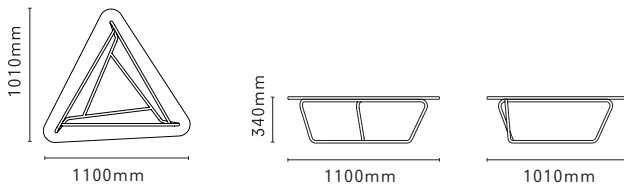

PRISM

COFFEE TABLE

The Prism coffee table has a geometrically configured base made from a stainless steel tubular frame forming an intersecting triangular pattern. The table is completed with a rounded edged triangular toughened glass top.

Year. 2014

Category. Tables

Dimensions. D 1010mm x W 1100mm x H 340mm

Materials. Mirror Polished Stainless Steel frame
Low iron toughened glass top.

MADE IN RATIO
16 Holywell Row, London EC2A 4XA
Phone +44 (0)20 7247 3414
Email info@madeinratio.com
www.madeinratio.com