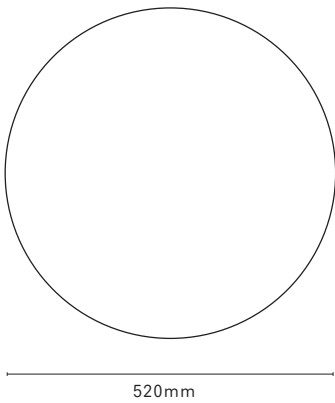

FOCUS

COFFEE TABLE

The Focus collection combines carved blackened oak with the organic richness of dark Welsh slate. The low-level circular coffee table features an aperture in the centre as a two-tier focal point while the deep grey slate acts as a window to frame the solid oak below.

Year. 2018
Category. Tables
Dimensions. D 1100mm x H270mm
Materials. Slate, Ebonised Oak

MADE IN RATIO
info@madeinratio.com
www.madeinratio.com
+44 207 033 3434

FOCUS

SIDE TABLE

The Focus collection combines carved blackened oak with the organic richness of dark Welsh slate.

Year. 2018
Category. Tables
Dimensions. D 520mm x H420mm
Materials. Slate, Ebonised Oak

MADE IN RATIO
info@madeinratio.com
www.madeinratio.com
+44 207 033 3434