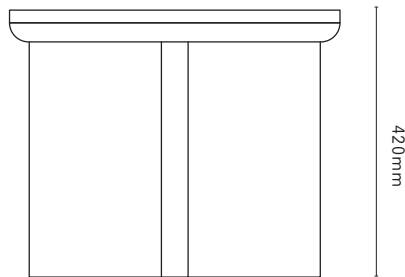

FOCUS

COFFEE TABLE

The Focus collection combines carved blackened oak with the organic richness of dark Welsh slate. The low-level circular coffee table features an aperture in the centre as a two-tier focal point while the deep grey slate acts as a window to frame the solid oak below.

Year. 2018
Category. Tables
Dimensions. D 1100mm x H270mm
Materials. Slate, Ebonised Oak

MADE IN RATIO
info@madeinratio.com
www.madeinratio.com
+44 207 033 3434

FOCUS

SIDE TABLE

The Focus collection combines carved blackened oak with the organic richness of dark Welsh slate.

Year. 2018
Category. Tables
Dimensions. D 520mm x H420mm
Materials. Slate, Ebonised Oak

MADE IN RATIO
info@madeinratio.com
www.madeinratio.com
+44 207 033 3434