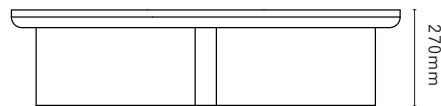

FOCUS

COFFEE TABLE

The Focus collection combines carved blackened oak with the organic richness of dark Welsh slate. The low-level circular coffee table features an aperture in the centre as a two-tier focal point while the deep grey slate acts as a window to frame the solid oak below.

Year. 2018
Category. Tables
Dimensions. D 1100mm x H270mm
Materials. Slate, Ebonised Oak

MADE IN RATIO
info@madeinratio.com
www.madeinratio.com
+44 207 033 3434

FOCUS

SIDE TABLE

The Focus collection combines carved blackened oak with the organic richness of dark Welsh slate.

Year. 2018
Category. Tables
Dimensions. D 520mm x H420mm
Materials. Slate, Ebonised Oak

MADE IN RATIO
info@madeinratio.com
www.madeinratio.com
+44 207 033 3434