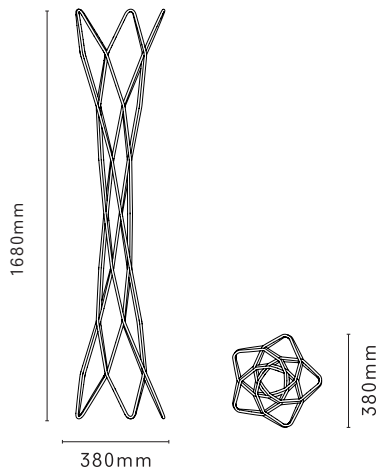

MATRIX

COATSTAND

Beautifully woven from a continuous thread of steel, the Matrix Coat Stand is in perfect parametric proportion. The sophisticated hand-assembled wireframe is a vertical web of functionality able to capture anything from hats and coats to bags and umbrellas.

Dimensions. L 380mm x W 380mm x H1680mm
Materials. Powder Coated Steel
Colours. Pure White / Charcoal Black / Bright Red

MADE IN RATIO
info@madeinratio.com
www.madeinratio.com
+44 207 033 3434