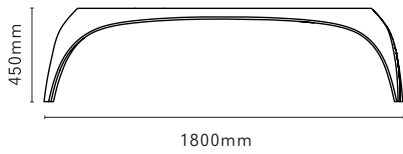

### BENCH

410mm

Moulded from a single piece of Corian, the Pleat bench effortlessly overlaps at each end to create a sturdy yet elegant silhouette. Suitable for both indoor and outdoor, the bench allows flexibility of use in all environments.

Dimensions. D 410mm x W 1800mm x H 450mm  
Materials. Corian

MADE IN RATIO  
info@madeinratio.com  
www.madeinratio.com  
+44 207 033 3434