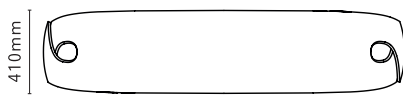

### BENCH

410mm

Moulded from a single piece of Corian, the Pleat bench effortlessly overlaps at each end to create a sturdy yet elegant silhouette. Suitable for both indoor and outdoor, the bench allows flexibility of use in all environments.

Dimensions. D 410mm x W 1800mm x H 450mm  
Materials. Corian

MADE IN RATIO  
info@madeinratio.com  
www.madeinratio.com  
+44 207 033 3434