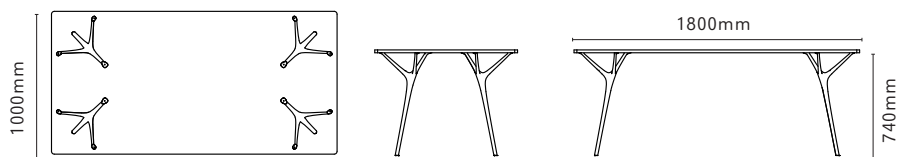

STELLARNOVA

CAFE TABLE

MEDIUM ROUND

DESK

Year. 2017

Category. Tables

Dimensions. Various

Materials. 100% Recycled Aluminium, Bamboo Multiply (shown)

Colours. Pure White / Charcoal Black / Raw Aluminium

Tabletop. Wood / Marble / Plywood / Laminate

The biomorphic forms of the elegant Stellarnova legs are inspired by nature and sand cast in recycled aluminium. Designed with a triangulated attachment point, each leg is self-supportive with the tabletop, reducing overall material and resulting in a more refined aesthetic. Completely modular, the legs can be positioned with tabletops of any shape and size.