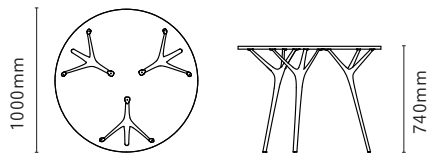

STELLARNOVA

CAFE TABLE

MEDIUM ROUND

DESK

Year. 2017

Category. Tables

Dimensions. Various

Materials. 100% Recycled Aluminium, Bamboo Multiply (shown)

Colours. Pure White / Charcoal Black / Raw Aluminium

Tabletop. Wood / Marble / Plywood / Laminate

The biomorphic forms of the elegant Stellarnova legs are inspired by nature and sand cast in recycled aluminium. Designed with a triangulated attachment point, each leg is self-supportive with the tabletop, reducing overall material and resulting in a more refined aesthetic. Completely modular, the legs can be positioned with tabletops of any shape and size.