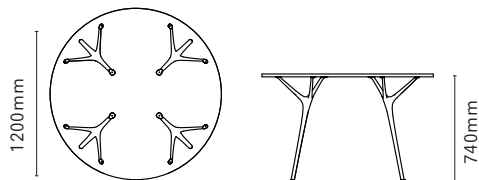

STELLARNOVA

CAFE TABLE

MEDIUM ROUND

DESK

Year. 2017

Category. Tables

Dimensions. Various

Materials. 100% Recycled Aluminium, Bamboo Multiply (shown)

Colours. Pure White / Charcoal Black / Raw Aluminium

Tabletop. Wood / Marble / Plywood / Laminate

The biomorphic forms of the elegant Stellarnova legs are inspired by nature and sand cast in recycled aluminium. Designed with a triangulated attachment point, each leg is self-supportive with the tabletop, reducing overall material and resulting in a more refined aesthetic. Completely modular, the legs can be positioned with tabletops of any shape and size.