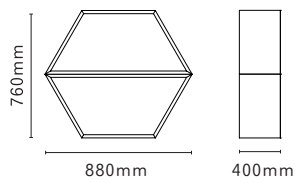

TETRA

SINGLE

DOUBLE

SIDEBOARD

The Tetra is a flexible storage system, made from European Oak or Walnut. Available as a singular unit, a pre-set composition or a bespoke modular system that can be configured to suit a range of functions and spaces.

Single Unit Dimensions. D 400mm x W 880mm x H 380mm
Materials. European Oak / Walnut

MADE IN RATIO
info@madeinratio.com
www.madeinratio.com
+44 207 033 3434