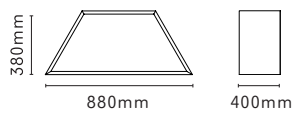

TETRA

SINGLE

DOUBLE

SIDEBOARD

The Tetra is a flexible storage system, made from European Oak or Walnut. Available as a singular unit, a pre-set composition or a bespoke modular system that can be configured to suit a range of functions and spaces.

Single Unit Dimensions. D 400mm x W 880mm x H 380mm
Materials. European Oak / Walnut

MADE IN RATIO
info@madeinratio.com
www.madeinratio.com
+44 207 033 3434