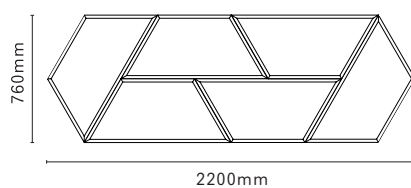

TETRA

SINGLE

DOUBLE

SIDEBOARD

The Tetra is a flexible storage system, made from European Oak or Walnut. Available as a singular unit, a pre-set composition or a bespoke modular system that can be configured to suit a range of functions and spaces.

Single Unit Dimensions. D 400mm x W 880mm x H 380mm
Materials. European Oak / Walnut

MADE IN RATIO
info@madeinratio.com
www.madeinratio.com
+44 207 033 3434