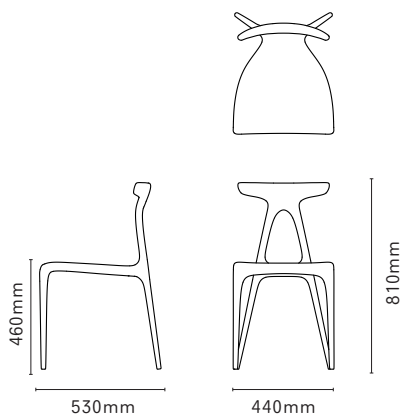

ALPHA

STACKABLE CHAIR

The Alpha chair is a solid-wood all-purpose stackable chair produced using the latest production technologies of shaped wooden furniture. The name Alpha is derived from the strong architectural gesture that gives the chair its inherent strength: the A shaped structure of the back legs and backrest that are organically and sensually moulded into one.

Year. 2015
Category. Seating
Dimensions. L 530mm x W 440mm x H 810mm
Materials. Solid Oak / Solid Ash / Ebonised Ash / Solid Walnut

MADE IN RATIO
info@madeinratio.com
www.madeinratio.com
+44 207 033 3434